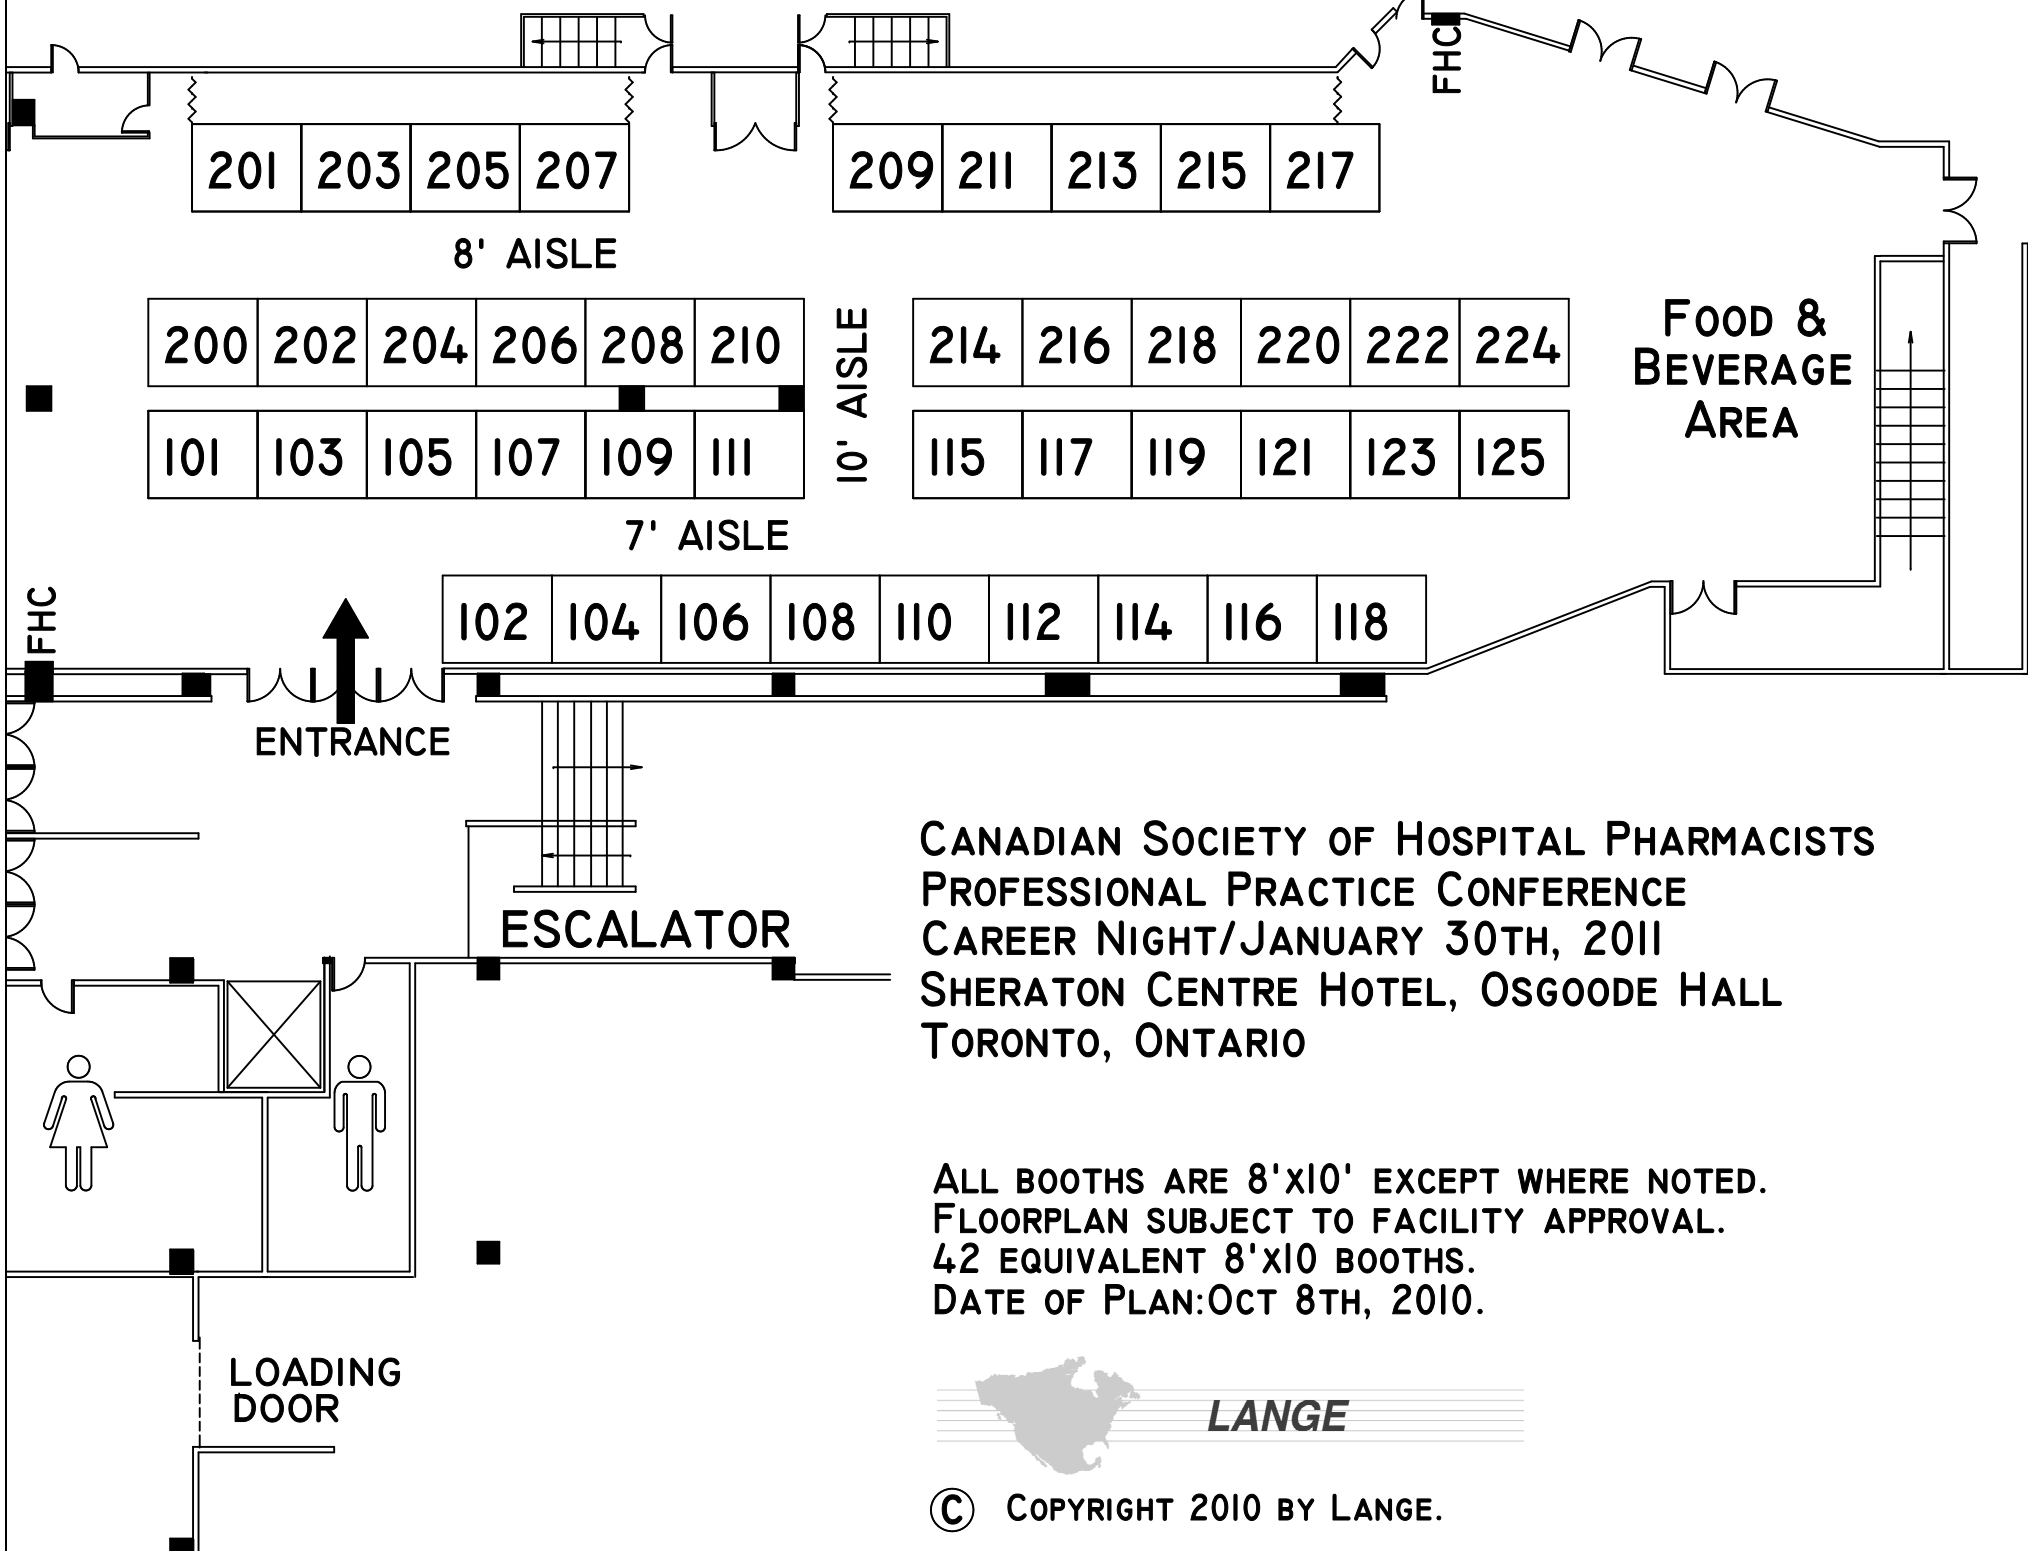

# OSGOODE HALL

**CANADIAN SOCIETY OF HOSPITAL PHARMACISTS  
 PROFESSIONAL PRACTICE CONFERENCE  
 CAREER NIGHT/JANUARY 30TH, 2011  
 SHERATON CENTRE HOTEL, OSGOODE HALL  
 TORONTO, ONTARIO**

ALL BOOTHS ARE 8'x10' EXCEPT WHERE NOTED.  
 FLOORPLAN SUBJECT TO FACILITY APPROVAL.  
 42 EQUIVALENT 8'x10' BOOTHS.  
 DATE OF PLAN:OCT 8TH, 2010.